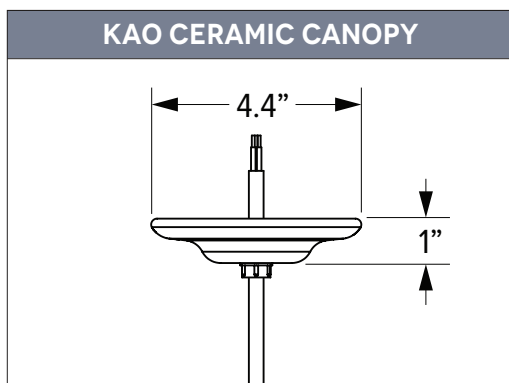

SCHOOLHOUSE CORD HUNG PENDANTS

MKT-0011, REV A

Cord hung schoolhouse pendants offer a casual approach to an iconic style. From colorful and playful to more subdued looks, the various cord options introduce personality into the fixture’s design. Select cords receive a rating for “damp” locations — meaning they can be exposed to moisture in the air but cannot come in direct contact with water. Other cords are limited to interior spaces. Cord hung pendants include 7’ of standard cord or 5’ of cotton cord, +/- for socket orientation.