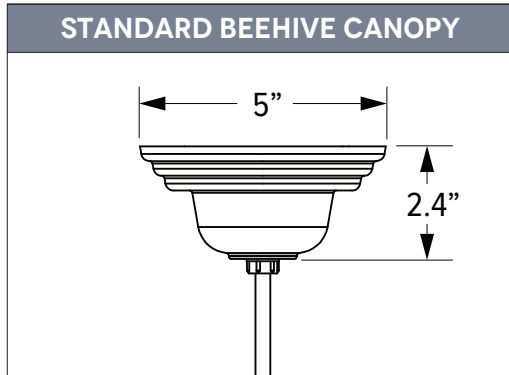

SCHOOLHOUSE CORD HUNG PENDANTS

MKT-0011, REV A

Cord hung schoolhouse pendants offer a casual approach to an iconic style. From colorful and playful to more subdued looks, the various cord options introduce personality into the fixture’s design. Select cords receive a rating for “damp” locations — meaning they can be exposed to moisture in the air but cannot come in direct contact with water. Other cords are limited to interior spaces. Cord hung pendants include 7’ of standard cord or 5’ of cotton cord, +/- for socket orientation.