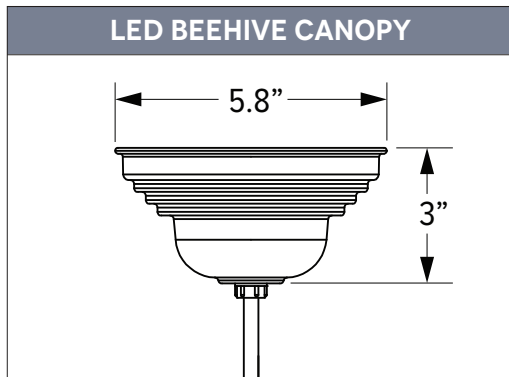

SCHOOLHOUSE CORD HUNG PENDANTS

MKT-0011, REV A

Cord hung schoolhouse pendants offer a casual approach to an iconic style. From colorful and playful to more subdued looks, the various cord options introduce personality into the fixture’s design. Select cords receive a rating for “damp” locations — meaning they can be exposed to moisture in the air but cannot come in direct contact with water. Other cords are limited to interior spaces. Cord hung pendants include 7’ of standard cord or 5’ of cotton cord, +/- for socket orientation.